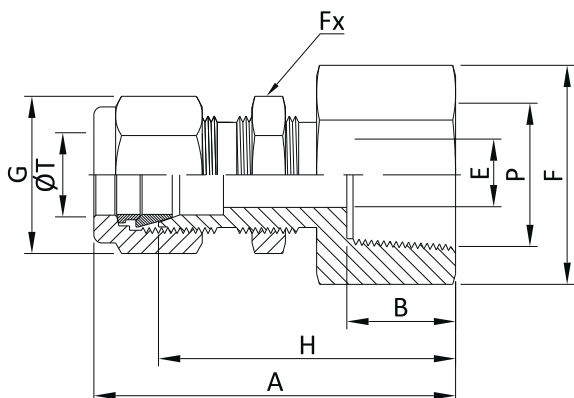

Instrumxx Industries

Manufacturer & Exporters

BULKHEAD FEMALE CONNECTOR

(INCH OD Tubes X Female NPT)

Instrumxx PRODUCT CODE	End Conn.		A	B	ØE	F A/F	G A/F	Fx A/F	H
	T Tube OD (in)	P NPT Female (in)							
IXX-BHFC-2-2N	1/8	1/8	44.7	10.4	2.4	14.0	11.0	14.0	38.1
IXX-BHFC-4-2N	1/4	1/8	47.0	10.4	4.8	16.0	14.0	16.0	39.7
IXX-BHFC-4-4N	1/4	1/4	51.5	15.0	4.8	19.0	14.0	19.0	44.2
IXX-BHFC-6-4N	3/8	1/4	54.8	15.0	7.1	19.0	17.0	19.0	47.5
IXX-BHFC-8-6N	1/2	3/8	61.7	15.0	10.4	22.0	22.0	22.0	51.6
IXX-BHFC-8-8N	1/2	1/2	66.7	19.8	10.4	27.0	22.0	27.0	56.6
IXX-BHFC-10-8N	5/8	1/2	67.6	19.8	12.7	27.0	25.0	27.0	57.4
IXX-BHFC-12-8N	3/4	1/2	72.4	19.8	16.0	35.0	28.5	35.0	62.3
IXX-BHFC-12-12N	3/4	3/4	74.7	20.6	16.0	35.0	28.5	35.0	64.3
IXX-BHFC-16-12N	1	3/4	84.3	20.6	16.0	35.0	38.0	35.0	72.1
IXX-BHFC-16-16N	1	1	93.2	25.4	22.2	35.0	38.0	35.0	81.0
IXX-BHFC-20-20N	1-1/4	1-1/4	105.7	25.4	27.6	50.0	50.0	50.0	83.5
IXX-BHFC-24-24N	1-1/2	1-1/2	144.5	27.6	34.0	60.0	57.0	60.0	87.4

(METRIC OD Tubes X Female NPT)

Instrumxx PRODUCT CODE	End Conn.		A	B	ØE	F A/F	G A/F	Fx A/F	H
	T Tube OD (mm)	P NPT Female (in)							
IXX-BHFC-3M-2N	3	1/8	44.7	10.4	2.4	14.0	11.0	14.0	38.1
IXX-BHFC-6M-4N	6	1/4	51.6	15.0	4.8	19.0	14.0	19.0	44.2
IXX-BHFC-10M-6N	10	3/8	56.8	15.0	7.9	22.0	19.0	22.0	49.2
IXX-BHFC-12M-6N	12	3/8	61.8	15.0	9.5	24.0	22.0	24.0	51.7
IXX-BHFC-12M-8N	12	1/2	66.7	19.8	9.5	27.0	22.0	27.0	56.6
IXX-BHFC-16M-8N	16	1/2	67.5	20.6	12.7	27.0	25.0	27.0	57.4
IXX-BHFC-22M-12N	22	3/4	79.9	20.6	15.8	35.0	35.0	35.0	69.8
IXX-BHFC-25M-12N	25	3/4	84.3	20.6	15.8	35.0	38.0	35.0	72.1
IXX-BHFC-25M-16N	25	1	93.2	25.4	22.3	35.0	38.0	35.0	81.0
IXX-BHFC-32M-20N	32	1-1/4	105.7	25.4	27.6	50.0	50.0	50.0	83.5
IXX-BHFC-38M-24N	38	1-1/2	114.5	27.6	33.7	60.0	57.0	60.0	87.4